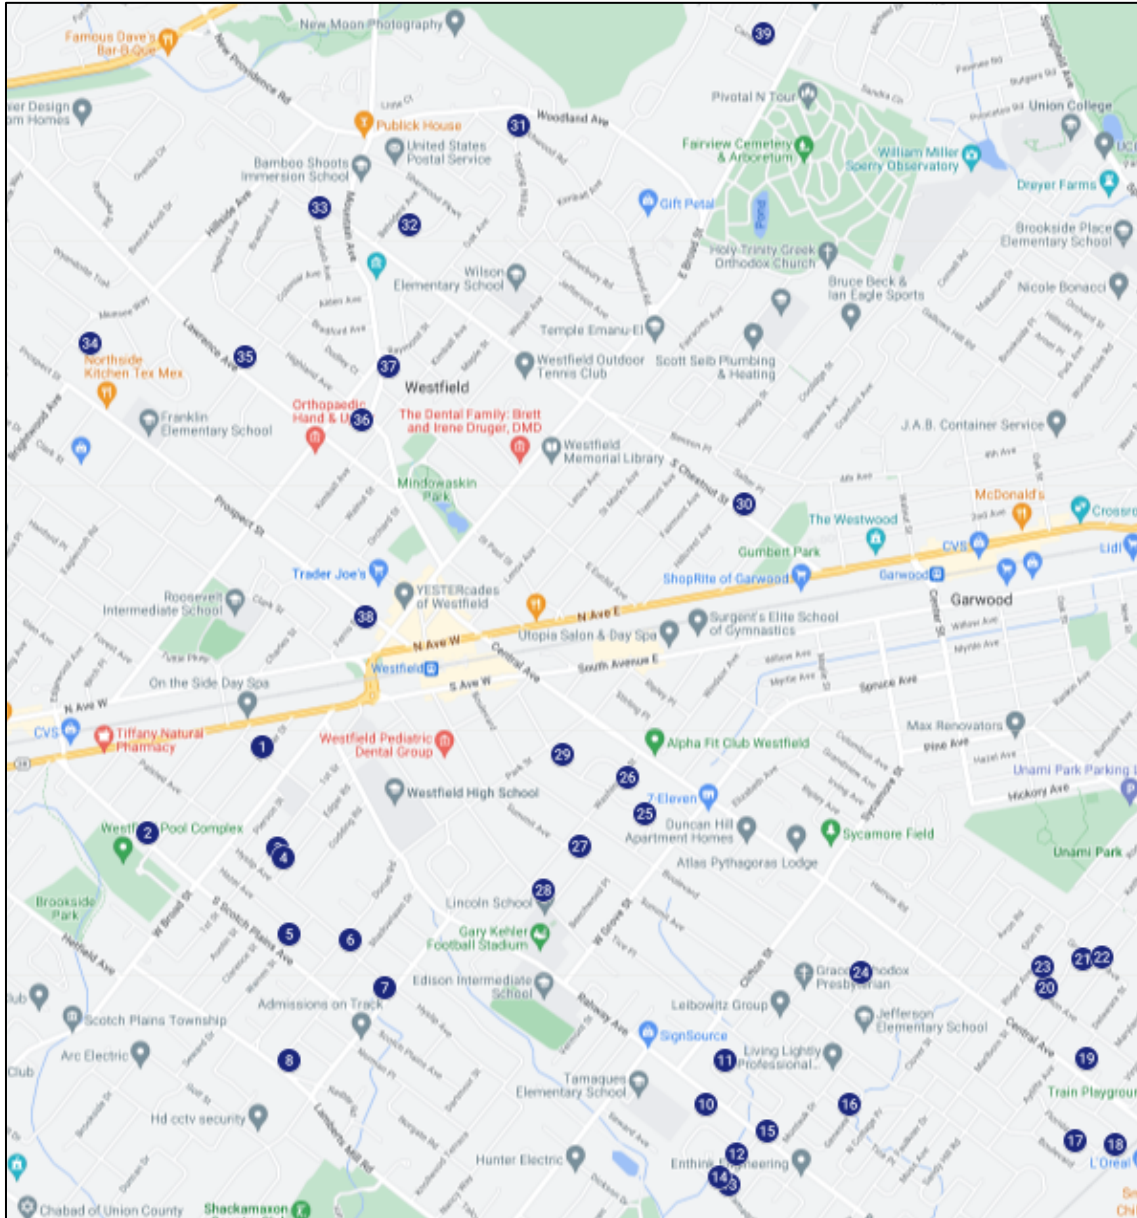

Haunt Your House

2022 Driving Guide

Haunt Your House 2022 Driving Guide

House #	Address	Best Viewed Day/Night
1	440 Downer Street	At Night
2	310 N Scotch Plains Avenue	During the Day
3	561 1st Street	During the Day
4	552 Edgar Road	At Night
5	264 Hazel Avenue	During the Day
6	695 Dorian Road	During the Day
7	702 Shackamaxon Drive	During the Day
8	875 Shadowlawn Drive	During the Day
9	955 New England Drive	During the Day
10	1088 Rahway Avenue	At Night
11	43 Mohawk Trail	At Night
12	620 Norwood Drive	During the Day
13	641 Norwood Drive	At Night
14	51 Tamaques Way	At Night
15	1201 Rahway Avenue	At Night
16	1189 Tice Place	At Night
17	1738 Florida Street	At Night
18	1779 Dakota Street	At Night
19	132 Boynton Court	During the Day
20	201 Massachusetts Street	During the Day
21	240 Massachusetts Street	At Night
22	1613 Grandview Avenue	At Night
23	212 Roger Avenuep	At Night
24	171 Tudor Oval	During the Day
25	210 Midwood Place	At Night
26	127 Washington Street	During the Day
27	711 Summit Avenue	During the Day
28	711 Westfield Avenue	At Night
29	611 Carleton Road	At Night
30	613 S Chestnut Street	At Night
39	18 Carol Road	At Night
31	571 Topping Hill Road	Day/Night – Rotates Daily
32	711 Crescent Parkway	At Night
33	824 Standish Avenue	At Night
34	812 Lenape Trail	During the Day
35	309 Sinclair Place	During the Day
36	417 Highland Avenue	At Night
37	462 Mountain Avenue	During the Day
38	133 Prospect Street	At Night

The route has been optimized to minimize overall driving duration.
The South Avenue train station is the starting point.