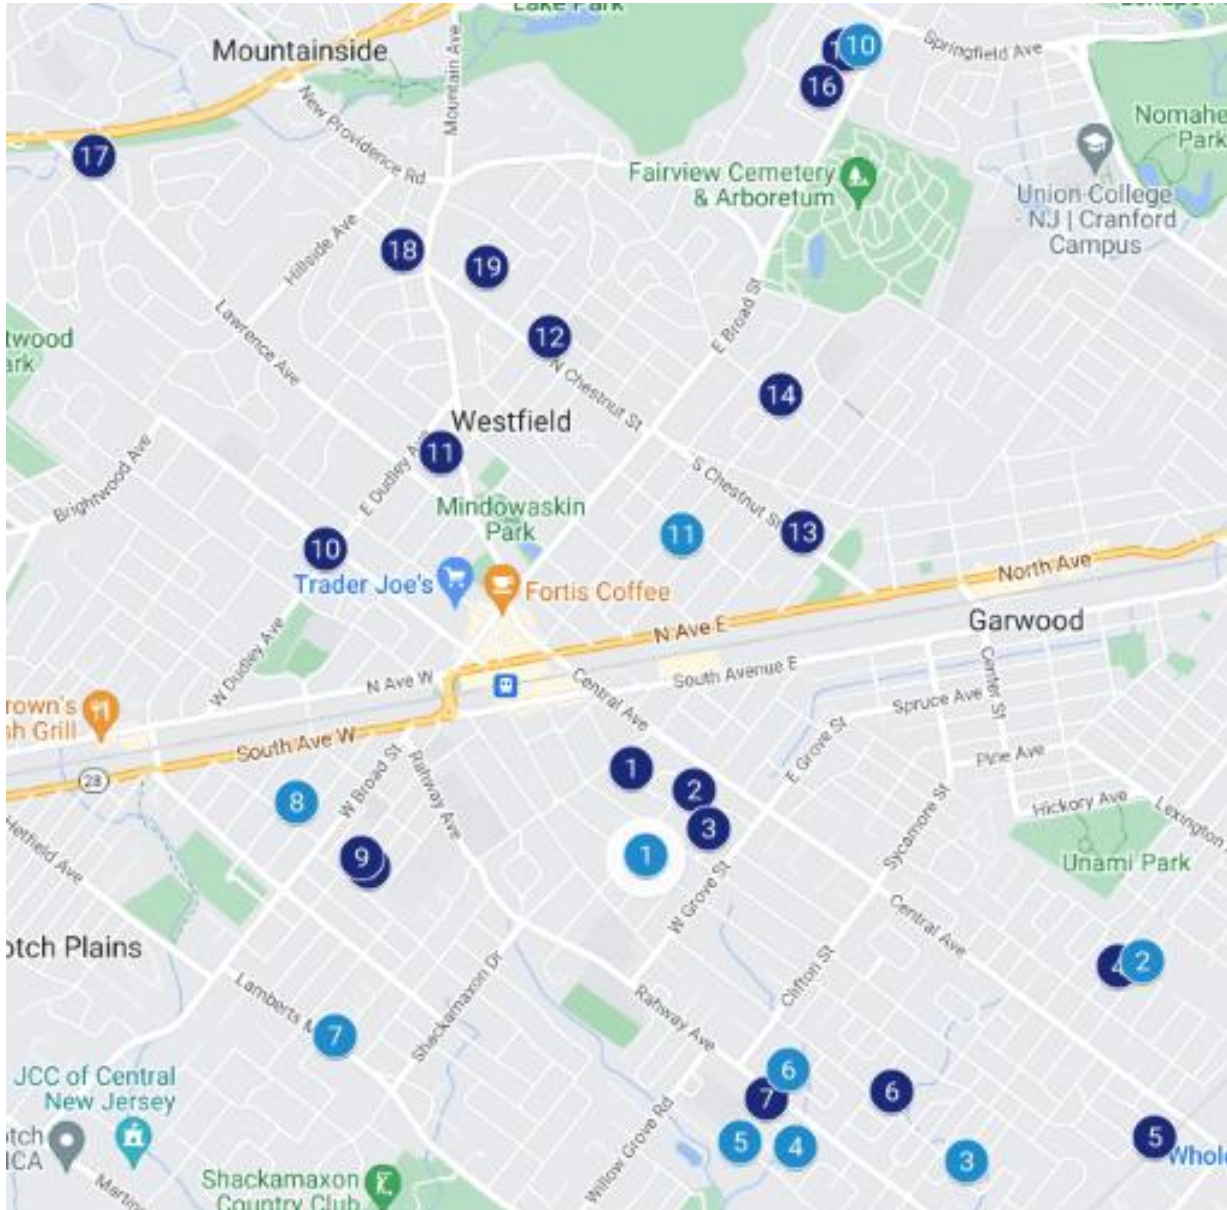

Haunt Your House 2023 Driving Guide

Haunt Your House 2023

Driving Guide

Daytime Driving Route

Night Driving Route

Haunt Your House 2023 Driving Guide

Night Driving Route

House #	Address
N1	611 Carleton Road
N2	127 Washington Street
N3	222 Midwood Place
N4	236 Massachusetts Street
N5	1779 Dakota Street
N6	1173 Tice Place
N7	1088 Rahway Avenue
N8	552 Edgar Road
N9	561 1st Street
N10	100 West Dudley Avenue
N11	417 Highland Avenue
N12	715 Kimball Avenue
N13	613 South Chestnut Street
N14	221 Wells St
N15	32 Carol Road
N16	18 Carol Road
N17	324 Woods End Road
N18	824 Standish Avenue
N19	711 Crescent Parkway

[View Night Driving Directions](#)

Daytime Driving Route

House #	Address
D1	711 Summit Avenue
D2	1613 Grandview Avenue
D3	30 Moss Avenue
D4	620 Norwood Drive
D5	32 Tamaques Way
D6	5 Mohawk Trail
D7	884 Dorian Road
D8	561 Cumberland Street
D9	462 Mountain Avenue
D10	556 Saint Marks Avenue
D11	35 Carol Road

[View Day Driving Directions](#)

The route has been optimized to minimize overall driving duration.
The South Avenue train station, 300 South Avenue West, is the starting point